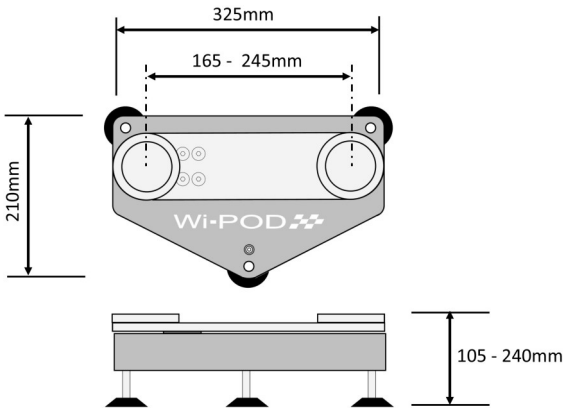

Wi-POD

Wireless Corner Weight Scales

- 800kg x 0.5kg Capacity/Corner
- Heavy Duty Billet Tripod
- Hard Anodised Finish
- Stainless Steel Ball Seats
- Adjustable For All Setup Wheels
- 500 Hours+ Battery Life
- Built-In Spirit Level
- Heavy Duty Stainless Steel Feet
- USB Receiver
- Windows Based Software